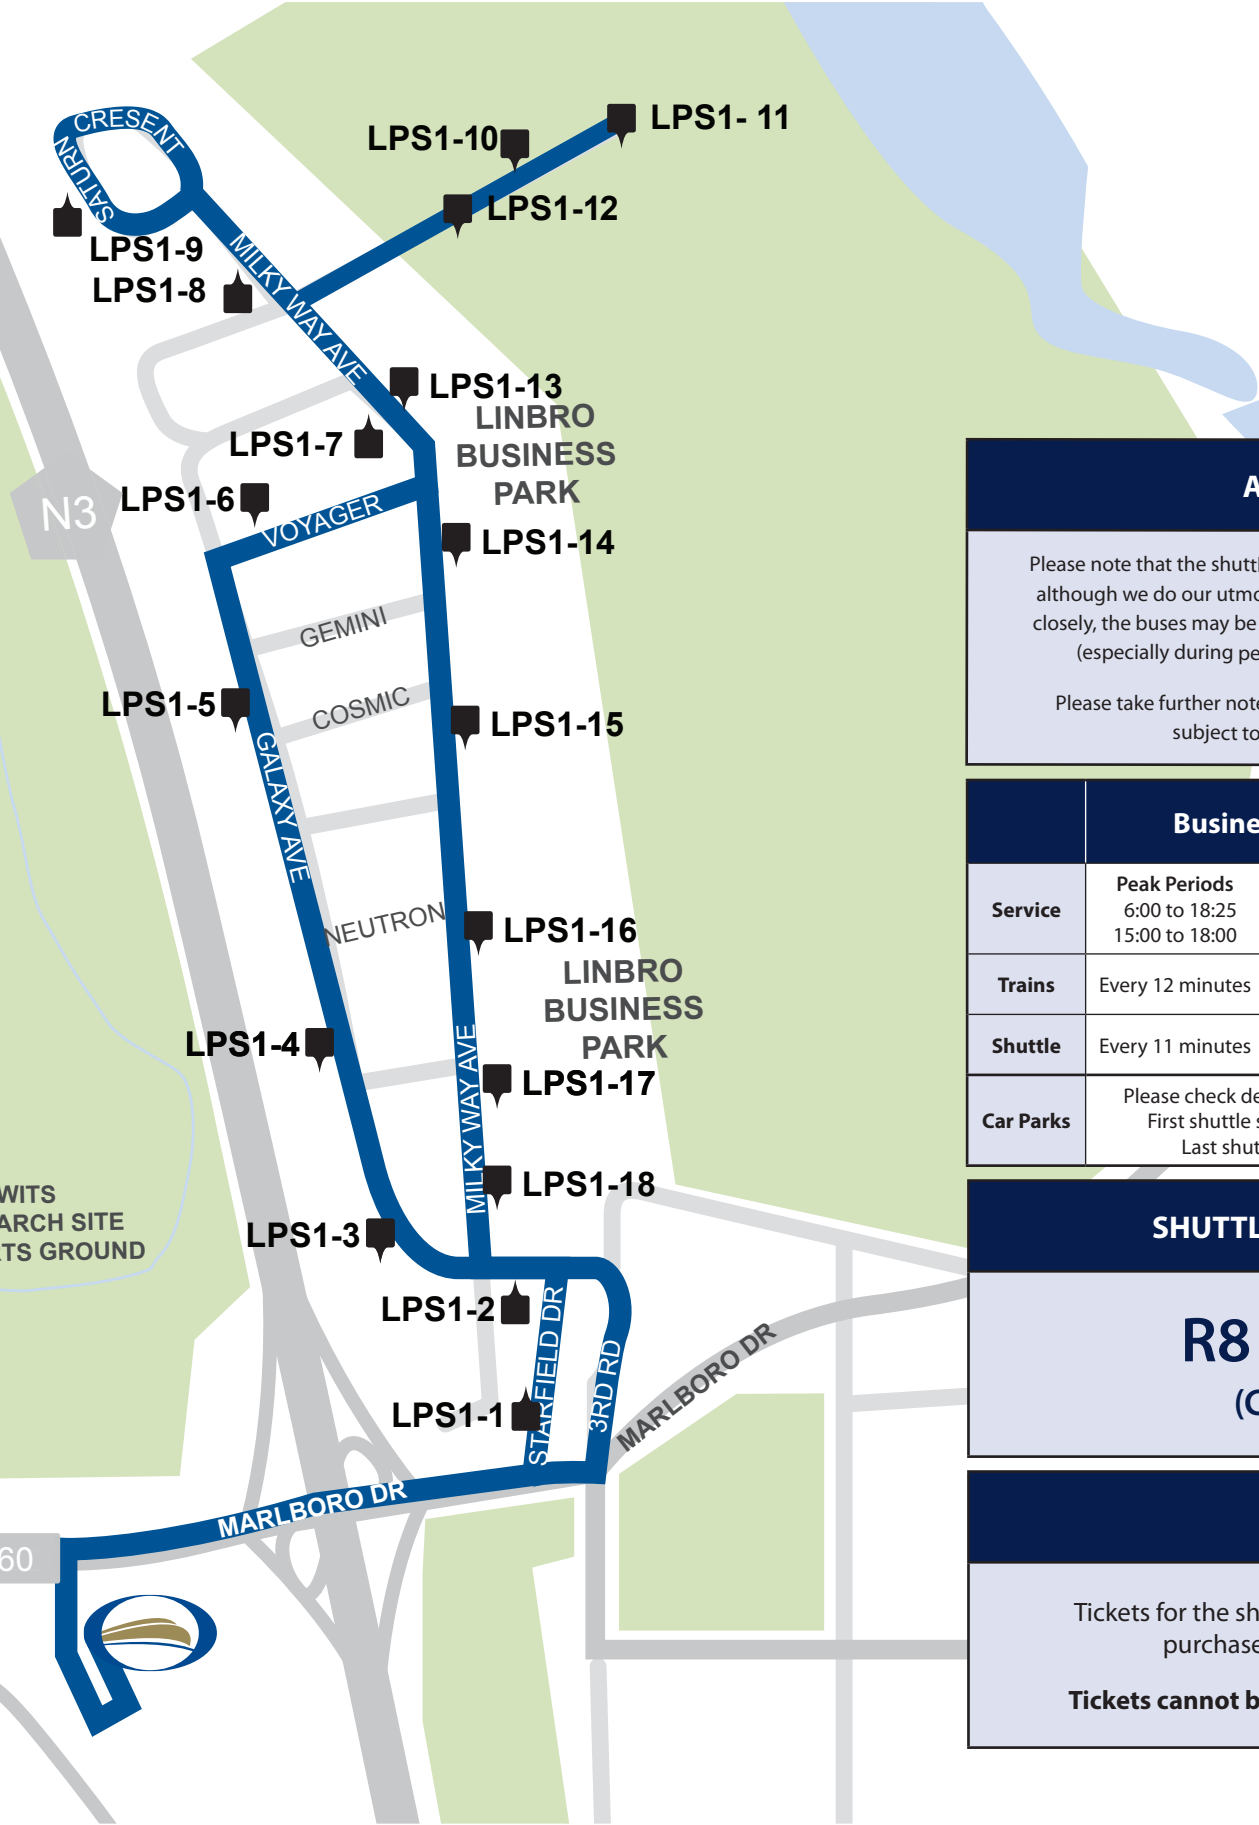

Marlboro Station - Linbro Business Park Shuttle Service

SHUTTLE SERVICE TIMETABLE	
Depart from Marlboro Station to Linbro Business Park	
06:05	
06:21	
06:34	
06:45	
06:57	
07:08	
07:19	
07:30	
07:41	
07:52	
08:03	
08:15	
08:30	
08:45	
09:00	
10:00	
11:00	
12:00	
13:00	
14:00	
14:40	
15:05	
15:30	
15:55	
16:15	
16:35	
16:55	
17:15	
17:35	
18:00	
18:25	

- LPS1- 1 Starfield Dr
- LPS1 - 2 Linbro Park Entrance
- LPS1 - 3 Galaxy Ave
- LPS1 - 4 38 Galaxy Ave
- LPS1 - 5 39 Galaxy Ave
- LPS1 - 6 Voyager St
- LPS1 - 7 Milky Way Ave
- LPS1 - 8 Milky Way Ave
- LPS1 - 9 Saturn Cres
- LPS1 - 10 Mastiff Road
- LPS1 - 11 Mastiff Road
- LPS1 - 12 Mastiff Road
- LPS1 - 13 Milky Way Ave
- LPS1 - 14 Milky Way Ave
- LPS1 - 15 Milky Way Ave
- LPS1 - 17 Milky Way Ave
- LPS1 - 16 Milky Way Ave
- LPS1 - 18 Milky Way Ave

Please take further note that the shuttle service is at all times subject to the Gautrain disclaimer.

	Business Days		Weekends and Public Holidays
Service	Peak Periods 6:00 to 18:25 15:00 to 18:00	Off-Peak Periods 9:00 to 14:00 18:00 to 20:30	No service
Trains	Every 12 minutes	Every 20 minutes	Every 30 minutes
Shuttle	Every 11 minutes	Every 60 minutes	No service
Car Parks	Please check detailed information available at each station. First shuttle service departs Marlboro station at 06:00. Last shuttle departs Marlboro station at 18:25.		