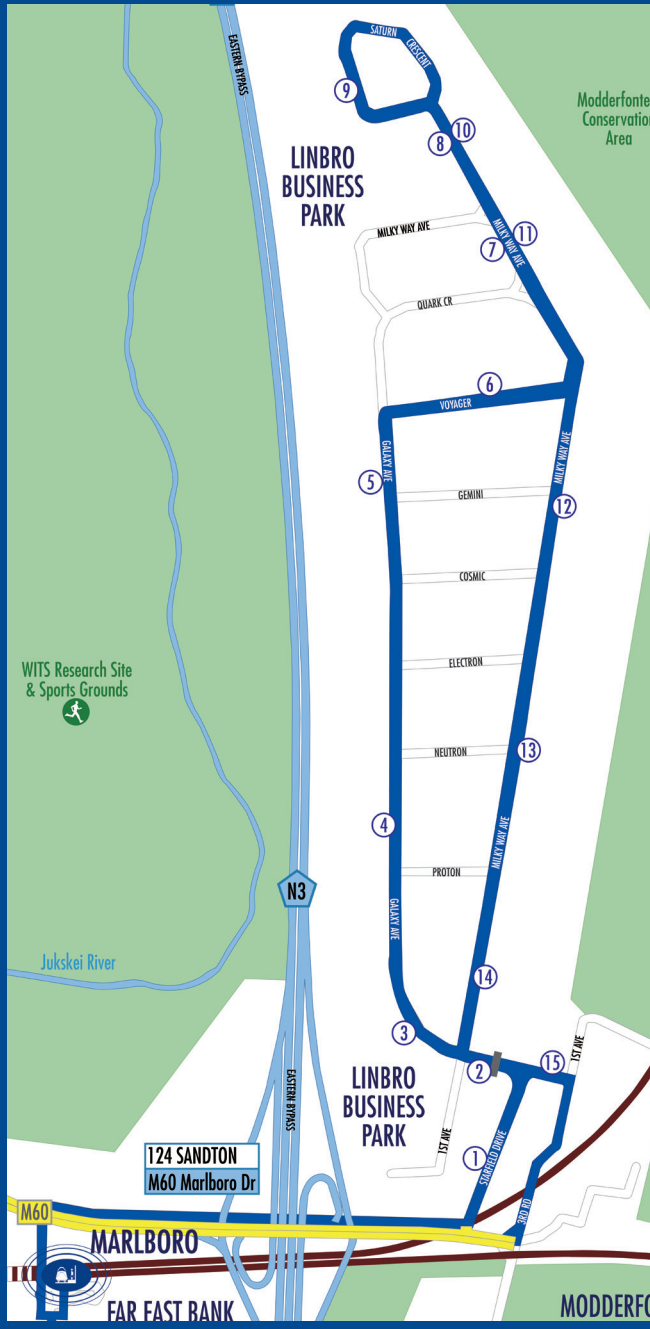

Linbro Park Shuttle Service

LPS1

Marlboro Station

1 Starfield Drive

2 Linbro Park Entrance

3 Galaxy Avenue

4 38 Galaxy Avenue

5 39 Galaxy Avenue

6 Voyager Street

7 Milky Way Avenue

8 Milky Way Avenue

9 Saturn Crescent

10 Milky Way Avenue

11 Milky Way Avenue

12 Milky Way Avenue

13 Milky Way Avenue

14 Milky Way Avenue

15 Starfield Drive (Linbro Park Exit)

Morning Peak Period
06:30 to 09:20

SHUTTLE DEPARTURE TIME
FROM MARLBORO STATION

06:30
06:50
07:10
07:30
07:50
08:10
08:30
08:50
09:20

Off Peak Period
09:20 to 16:00

10:00
10:30
11:00
11:30
12:00
12:30
13:00
13:30
14:00
14:30
15:00
15:30
16:00

Afternoon Peak Period
16:00 to 19:00

16:20
16:40
17:00
17:20
17:40
18:00
18:20
18:40
19:00

No shuttle service
on weekends
or public holidays