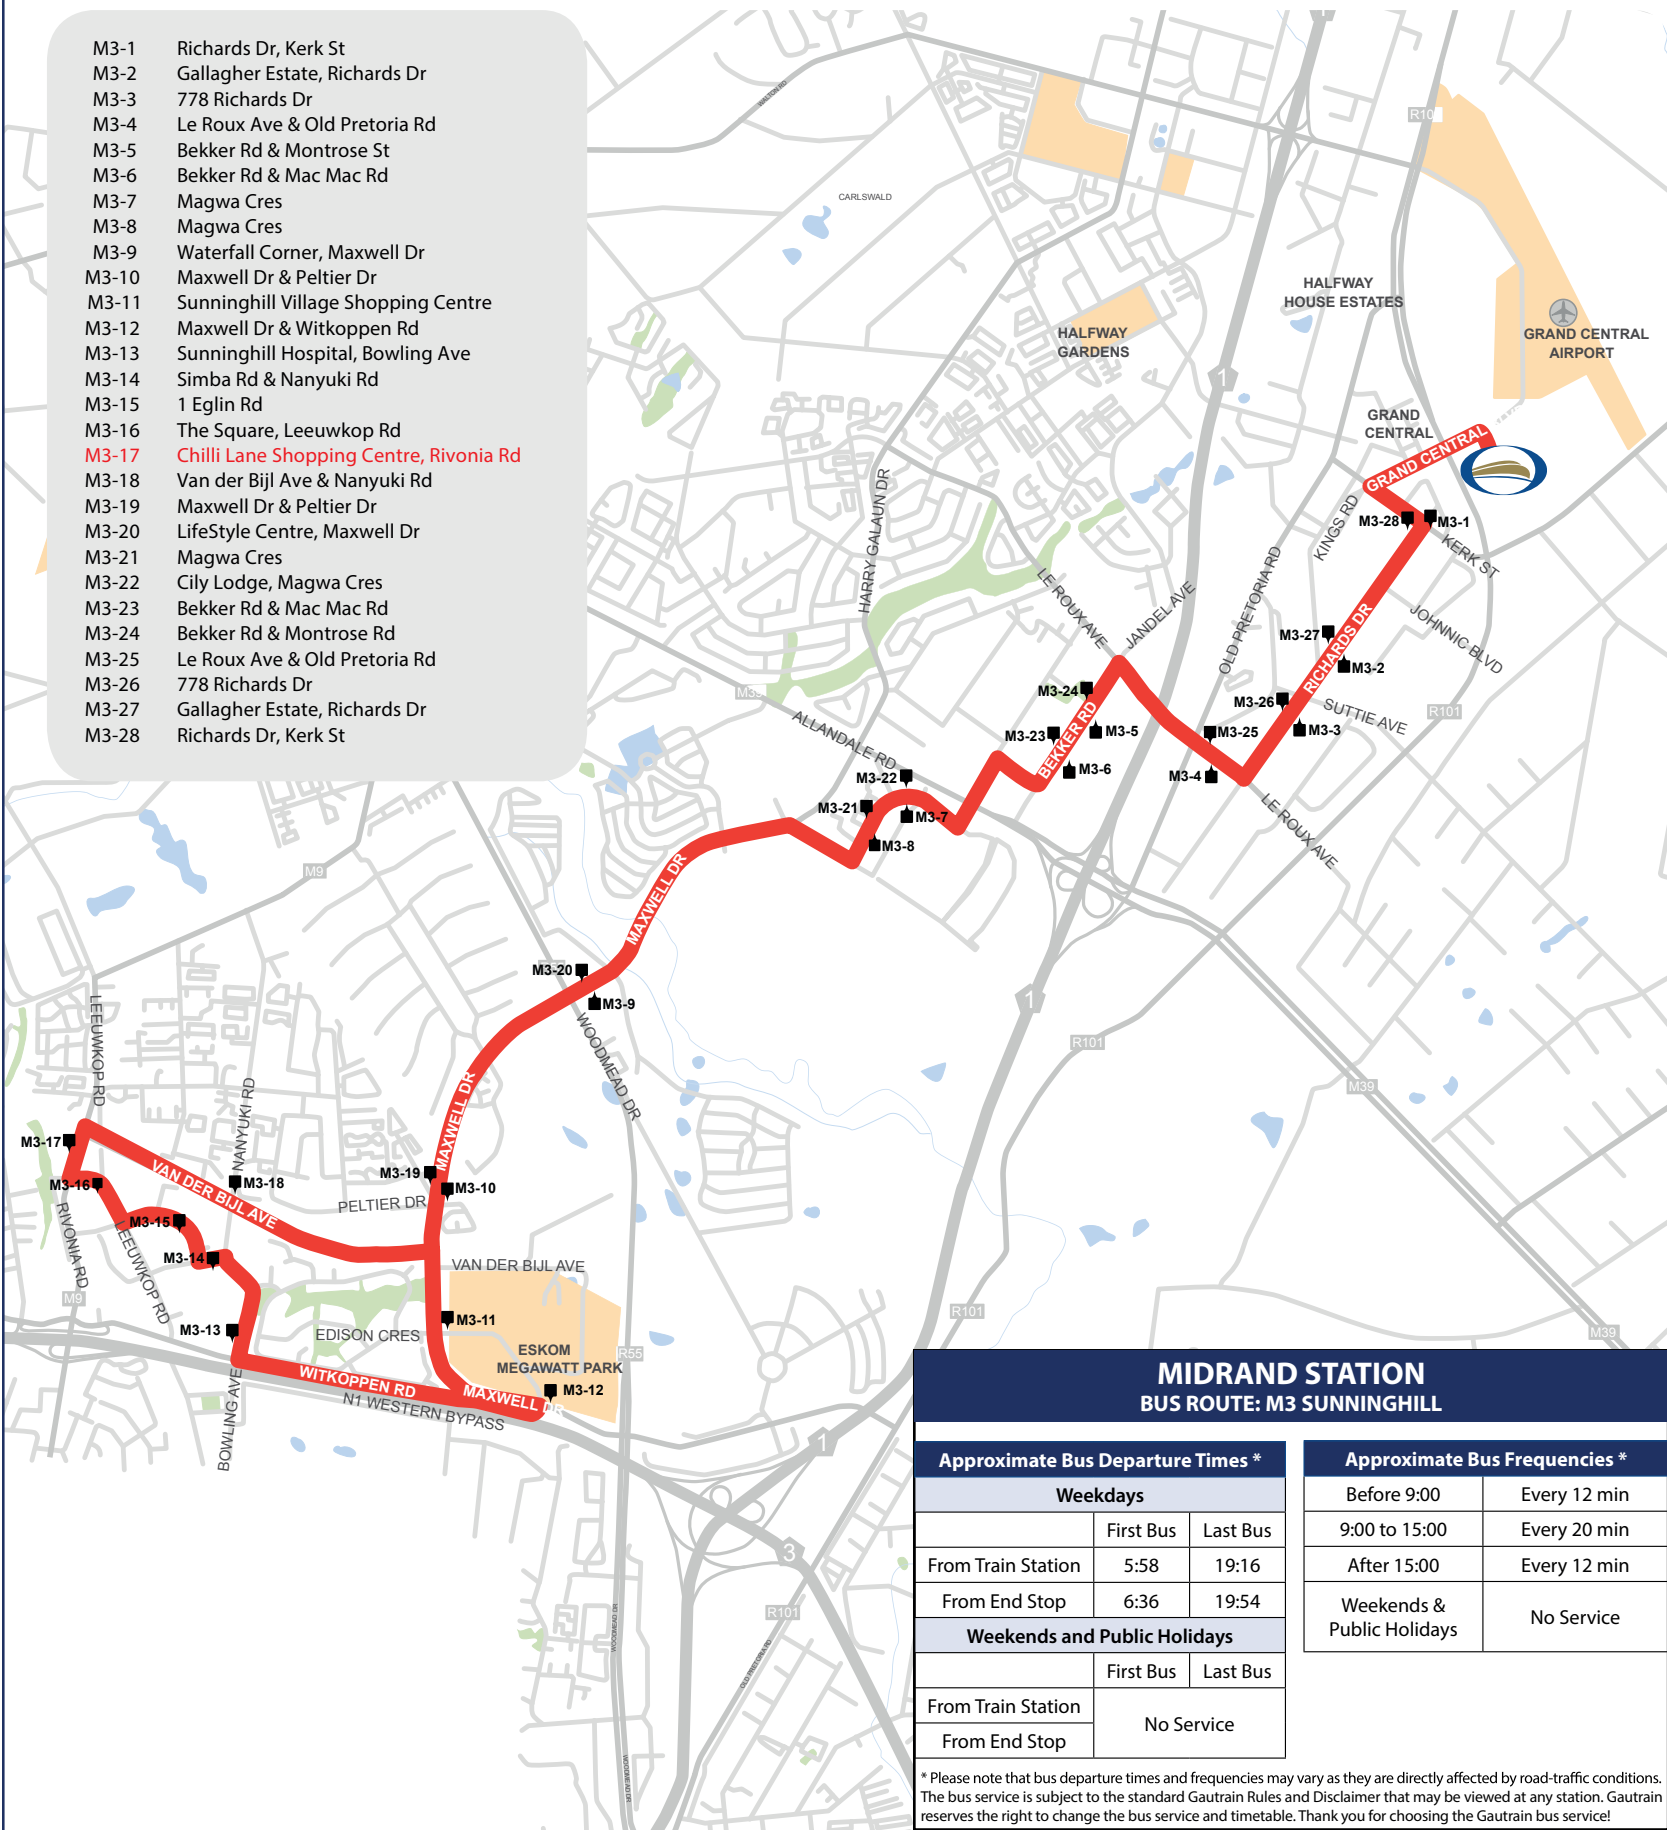

M3 Midrand - Sunninghill

You must have a valid Gautrain Gold Card to board a Bus. Cash is not accepted on the buses. One Gold Card is required per passenger. You can use your Gold Card over and over again. Every second bus is equipped for easy wheelchair access.

- M3-1 Richards Dr, Kerk St
- M3-2 Gallagher Estate, Richards Dr
- M3-3 778 Richards Dr
- M3-4 Le Roux Ave & Old Pretoria Rd
- M3-5 Bekker Rd & Montrose St
- M3-6 Bekker Rd & Mac Mac Rd
- M3-7 Magwa Cres
- M3-8 Magwa Cres
- M3-9 Waterfall Corner, Maxwell Dr
- M3-10 Maxwell Dr & Peltier Dr
- M3-11 Sunninghill Village Shopping Centre
- M3-12 Maxwell Dr & Witkoppen Rd
- M3-13 Sunninghill Hospital, Bowling Ave
- M3-14 Simba Rd & Nanyuki Rd
- M3-15 1 Eglin Rd
- M3-16 The Square, Leeuwkop Rd
- M3-17 **Chilli Lane Shopping Centre, Rivonia Rd**
- M3-18 Van der Bijl Ave & Nanyuki Rd
- M3-19 Maxwell Dr & Peltier Dr
- M3-20 LifeStyle Centre, Maxwell Dr
- M3-21 Magwa Cres
- M3-22 Cily Lodge, Magwa Cres
- M3-23 Bekker Rd & Mac Mac Rd
- M3-24 Bekker Rd & Montrose Rd
- M3-25 Le Roux Ave & Old Pretoria Rd
- M3-26 778 Richards Dr
- M3-27 Gallagher Estate, Richards Dr
- M3-28 Richards Dr, Kerk St

Indicative Departure Times	
From Midrand Station	From Chilli Lane Shopping Centre, Rivonia Rd
5:58	6:36
6:10	6:48
6:22	7:00
6:34	7:12
6:46	7:24
6:58	7:36
7:10	7:48
7:22	8:00
7:34	8:12
7:46	8:24
7:58	8:36
8:10	8:48
8:22	9:00
8:34	9:12
8:46	9:24
8:58	9:36
9:16	9:54
9:36	10:14
9:56	10:34
10:16	10:54
10:36	11:14
10:56	11:34
11:16	11:54
11:36	12:14
11:56	12:34
12:16	12:54
12:36	13:14
12:56	13:34
13:16	13:54
13:36	14:14
13:56	14:34
14:04	14:42
14:24	15:02
14:44	15:22
15:04	15:42
15:16	15:54
15:28	16:06
15:40	16:18
15:52	16:30
16:04	16:42
16:16	16:54
16:28	17:06
16:40	17:18
16:52	17:30
17:04	17:42
17:16	17:54
17:28	18:06
17:40	18:18
17:52	18:30
18:04	18:42
18:16	18:54
18:28	19:06
18:40	19:18
18:52	19:30
19:04	19:42
19:16	19:54