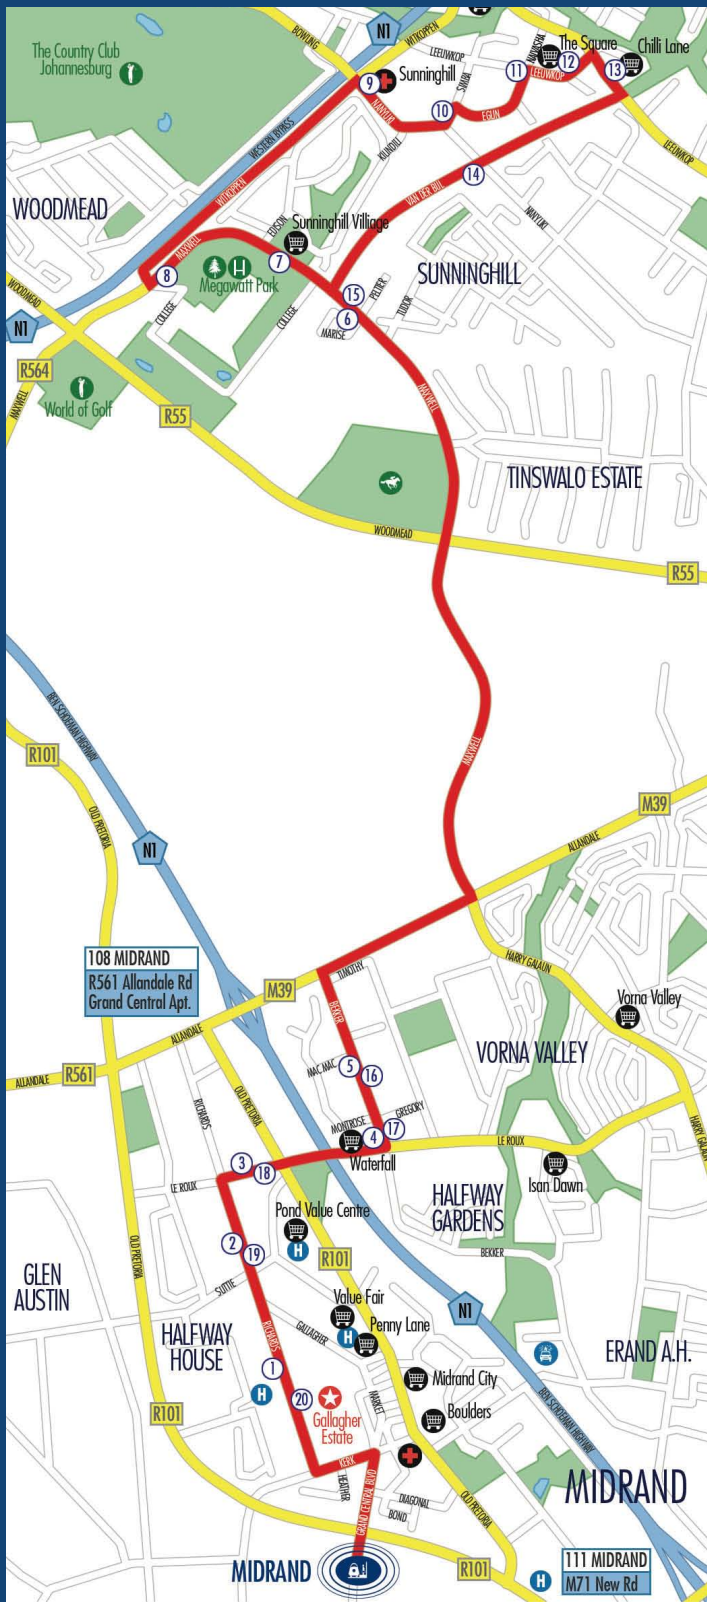

M3 Midrand - Sunninghill

ATTENTION

Please note that the Bus service makes use of public routes and although we do our utmost to follow the Gautrain timetable very closely, the buses may be delayed by amongst others congestion (especially during peak hours) or road vehicle accidents. Please take further note that the Bus service is at all times subject to the Gautrain disclaimer.

NOTE

You must have a valid Gautrain Gold Card to board a Bus as cash is not accepted on the buses. One card is required per passenger. You can use this card over and over again. Every second Bus is equipped for easy wheelchair access.

Midrand Station

- 1 Gallagher Estate, Richards Dr
- 2 778 Richards Dr
- 3 Le Roux Ave & Old Pretoria Rd
- 4 Bekker Rd & Montrose St
- 5 Bekker Rd & Mac Mac Rd
- 6 Maxwell Dr & Marise Dr
- 7 Sunninghill Village Shopping Center
- 8 Maxwell Dr & Witkoppen Rd
- 9 Sunninghill Hospital
- 10 Simba Rd & Nanyuki Rd
- 11 1 Eglin Rd
- 12 The Square, Leeuwkop Rd
- 13 Chilli Lane Shopping Center - End of Route
- 14 Van der Bijl Ave & Nanyuki Rd
- 15 Maxwell Dr & Peltier Dr
- 16 Bekker Rd & Mac Mac Rd
- 17 Bekker Rd & Montrose Rd
- 18 Le Roux Ave & Old Pretoria Rd
- 19 778 Richards Dr
- 20 Gallagher Estate, Richards Dr

To find out where your bus is please dial 010 223 1098

CUSTOMER CARE LINE:
0800 GAUTRAIN (428 87246) or
www.gautrain.co.za | www.gautrain.mobi

Join