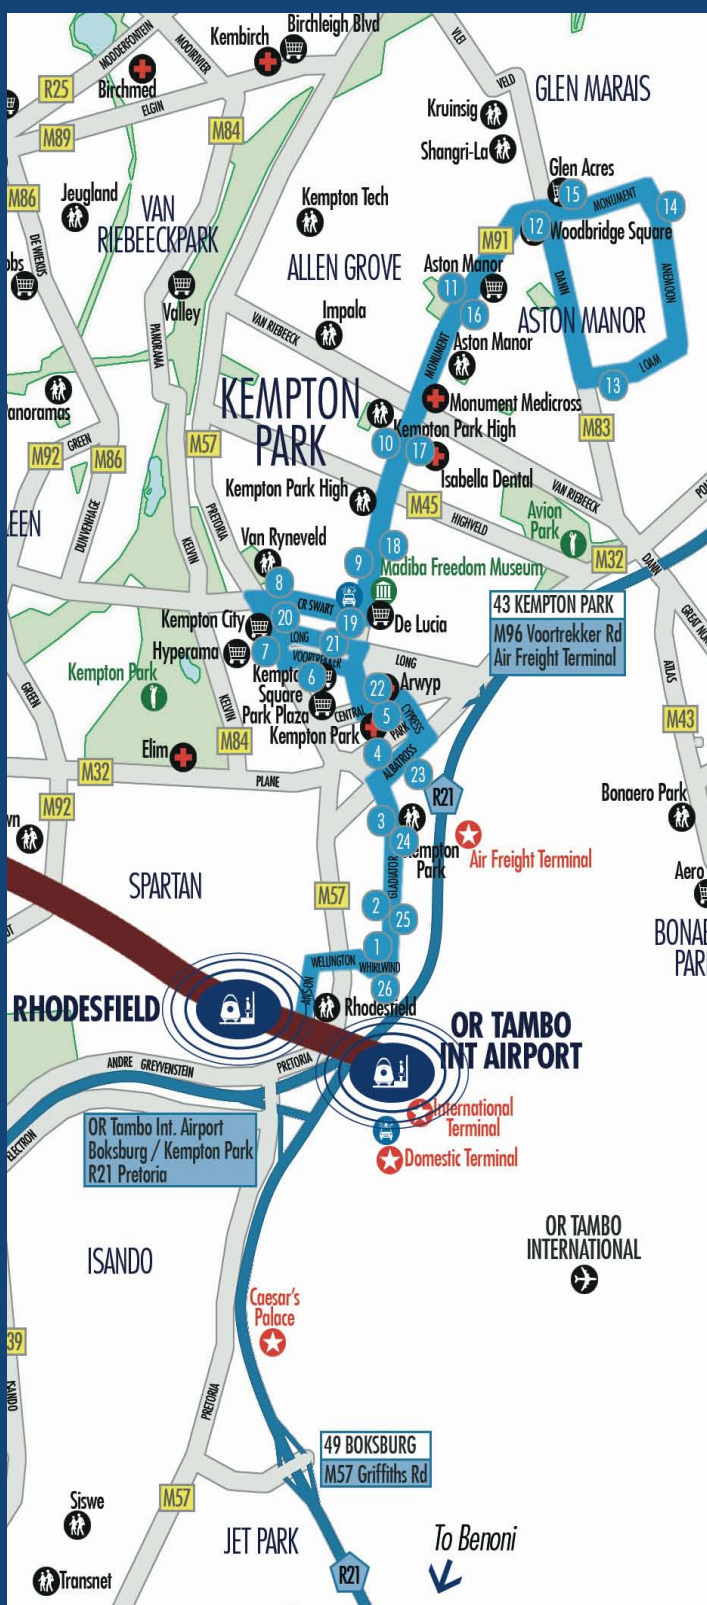

Rf1 Rhodesfield - Kempton Park

ATTENTION

Please note that the Bus service makes use of public routes and although we do our utmost to follow the Gautrain timetable very closely, the buses may be delayed by amongst others congestion (especially during peak hours) or road vehicle accidents. Please take further note that the Bus service is at all times subject to the Gautrain disclaimer.

NOTE

You must have a valid Gautrain Gold Card to board a Bus as cash is not accepted on the buses. One card is required per passenger. You can use this card over and over again. Every second Bus is equipped for easy wheelchair access.

Rhodesfield Station

- 1 Protea Hotel OR Tambo, Whirlwind St
- 2 Premier Hotel OR Tambo, Gladiator St
- 3 Gladiator St & Fury St
- 4 Albatross St & Langenhoven St
- 5 Arwyp Medical Centre, Central Ave
- 6 Voortrekker Rd & West St
- 7 Kempton Place, Pretoria Rd
- 8 Civic Centre, CR Swart Dr
- 9 Erikson Mall, Monument Rd
- 10 Monument Rd & Bessie St
- 11 Cavendish Glen, Monument Rd
- 12 Dann Rd & Monument Rd
- 13 Glen Balad Mall, Weinberg St
- 14 Anemoon Rd & Monument Rd - End of Route
- 15 Monument Rd & Dann Rd
- 16 Cavendish Glen, Monument Rd
- 17 Monument Rd & Bessie St
- 18 Erikson Mall, Monument Rd
- 19 The Food Court, CR Swart Rd
- 20 Civic Centre, CR Swart Dr
- 21 Long St & End St
- 22 Arwyp Medical Centre, Central Ave
- 23 Albatross St & Langenhoven St
- 24 Gladiator St & Harvard St
- 25 Premier Hotel OR Tambo, Gladiator St
- 26 Protea Hotel OR Tambo, Whirlwind St

To find out where your bus is please dial 010 223 1098

CUSTOMER CARE LINE:
0800 GAUTRAIN (428 87246) or
www.gautrain.co.za | www.gautrain.mobi

Join