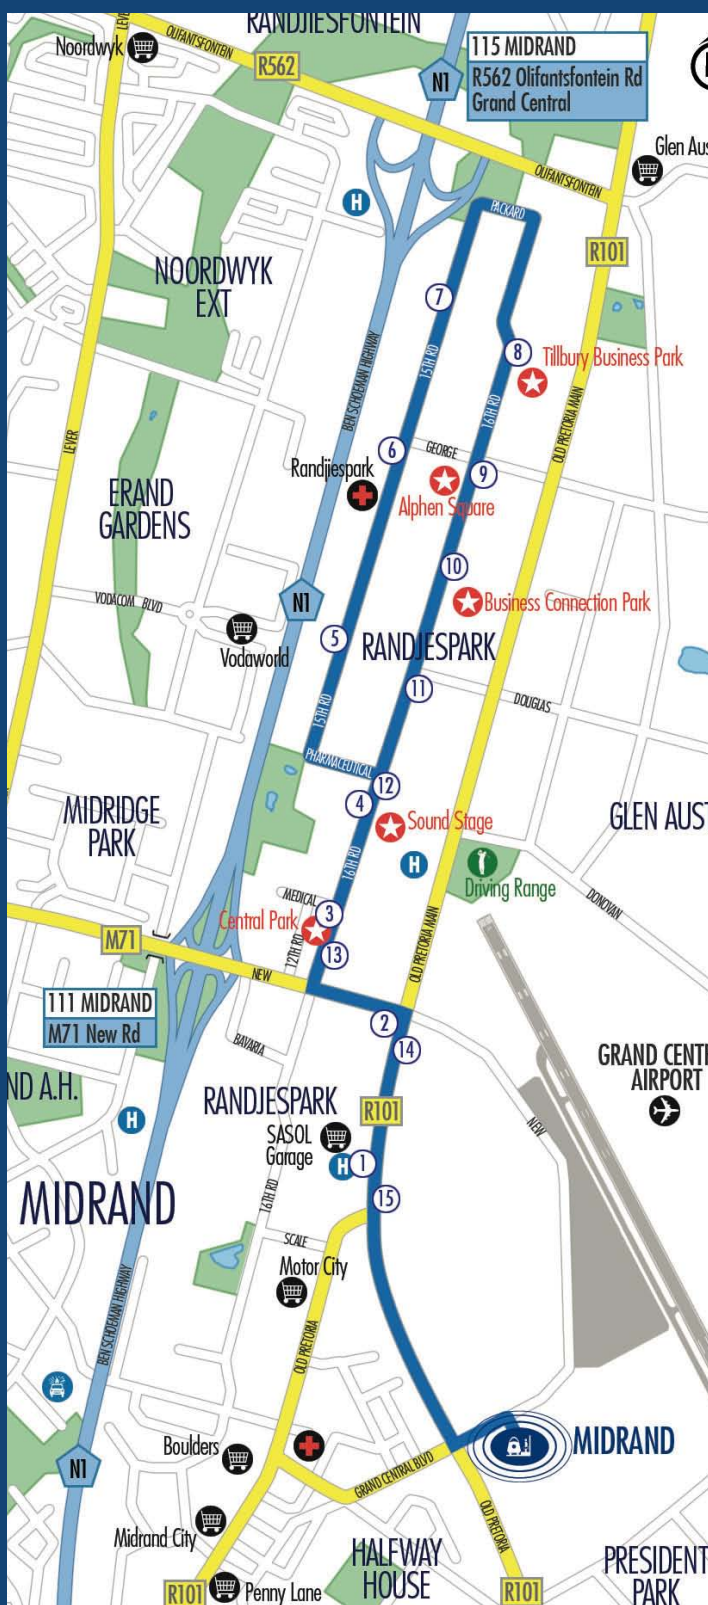

# M1 Midrand - Randjespark

## Midrand Station

- 1 Sasol Garage, Old Pretoria Main Rd
- 2 New Rd & Old Pretoria Main Rd
- 3 Central Park, 16th Rd
- 4 Pharmaceutical Rd & 16th Rd
- 5 153 15th Rd
- 6 George Rd & 15th Rd
- 7 232 15th Rd
- 8 Tilbury Business Park, 16th Rd - End Of Route
- 9 Alphen Square, 16th Rd
- 10 Business Connection Park, 16th Rd
- 11 269 16th Rd
- 12 16th Rd & Pharmaceutical Rd
- 13 Central Park, 16th Rd
- 14 Old Pretoria Main Rd & New Rd
- 15 Old Pretoria Main Rd & Old Pretoria Rd