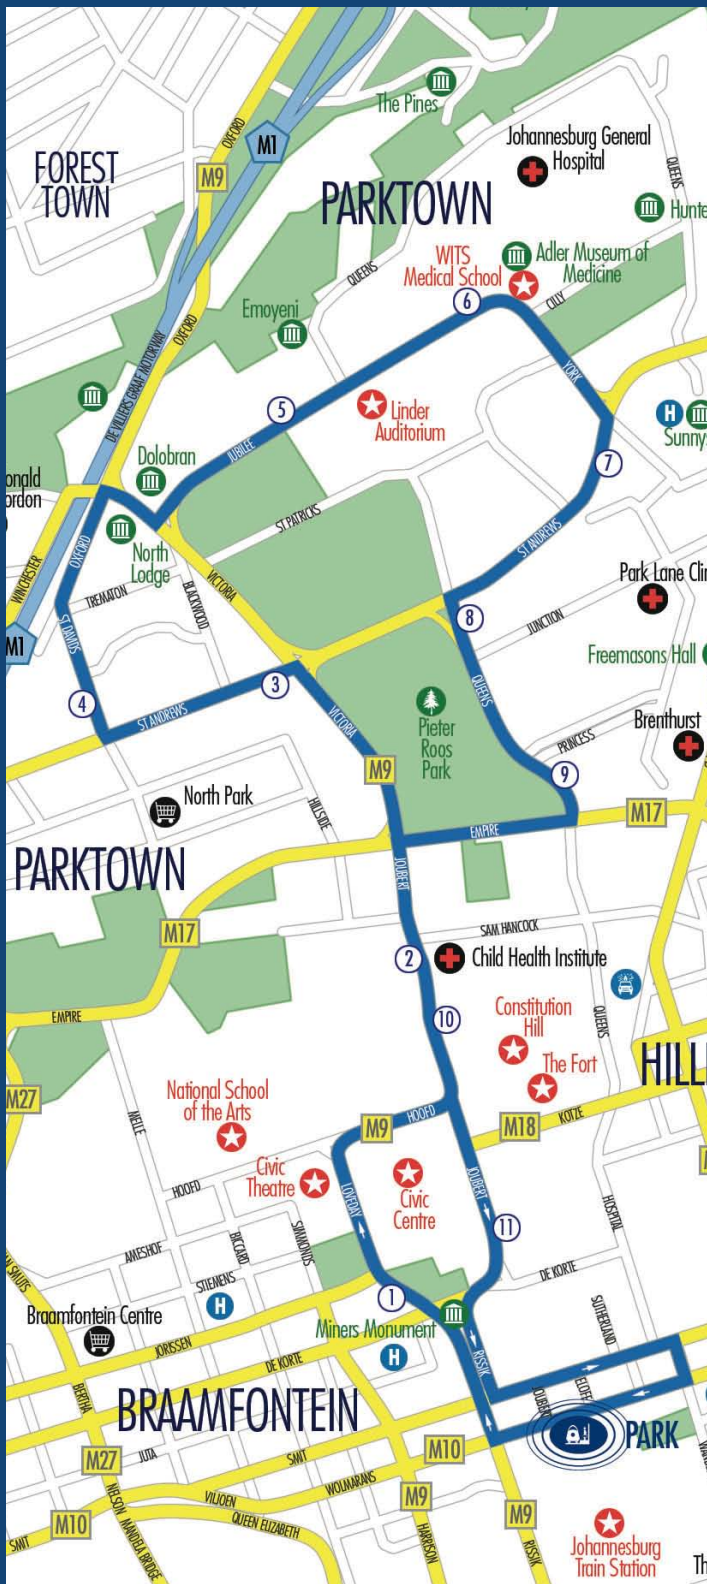

## Joburg Station

- 1 Civic Center
- 2 Joubert St & Sam Hancock St
- 3 St Andrews Rd & Blackwood Ave
- 4 St Davids Pl & St Andrews Rd
- 5 15 Jubelee St
- 6 Wits Medical School, Jubilee St - End Of Route
- 7 Cars O' Gowrie Rd & York Rd
- 8 Queens Rd & Junction Ave
- 9 Queens Rd & Empire Rd
- 10 Constitution Hill
- 11 Civic Center

To find out where your bus is please dial 010 223 1098

CUSTOMER CARE LINE:  
0800 GAUTRAIN (428 87246) or  
[www.gautrain.co.za](http://www.gautrain.co.za) | [www.gautrain.mobi](http://www.gautrain.mobi)