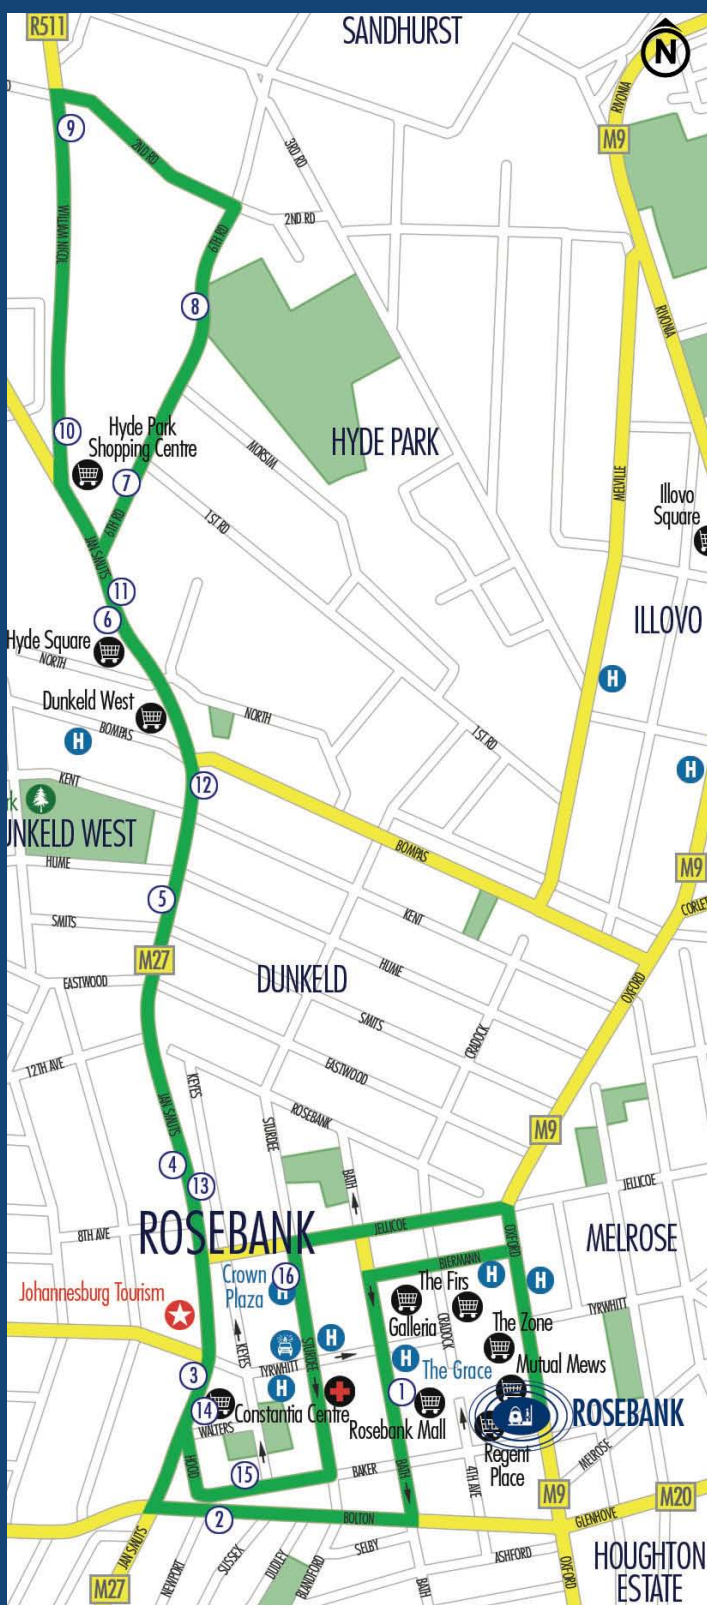

Rb4 Rosebank - Craighall

ATTENTION

Please note that the Bus service makes use of public routes and although we do our utmost to follow the Gautrain timetable very closely, the buses may be delayed by amongst others congestion (especially during peak hours) or road vehicle accidents. Please take further note that the Bus service is at all times subject to the Gautrain disclaimer.

Rosebank Station

- 1 The Grace Hotel, Bath Ave
- 2 Bolton Rd & Sussex Rd
- 3 Jan Smuts Ave & 7th Ave
- 4 Jan Smuts Ave & 8th Ave
- 5 Jan Smuts Ave & Hume Rd
- 6 Hyde Square, Jan Smuts Ave
- 7 Hyde Park Shopping Centre
- 8 75 6th Rd
- 9 William Nicol Dr & 2nd Rd
- 10 William Nicol Dr & Jan Smuts Ave - End of Route
- 11 Jan Smuts Ave & 6th Rd
- 12 Jan Smuts Ave & Bompas Rd
- 13 Jan Smuts Ave & 8th Ave
- 14 Jan Smuts Ave & Tyrwhitt Ave
- 15 9 Baker St
- 16 Crown Plaza, Sturdee Ave

To find out where your bus is please dial 010 223 1098

CUSTOMER CARE LINE:
0800 GAUTRAIN (428 87246) or
www.gautrain.co.za | www.gautrain.mobi

Join