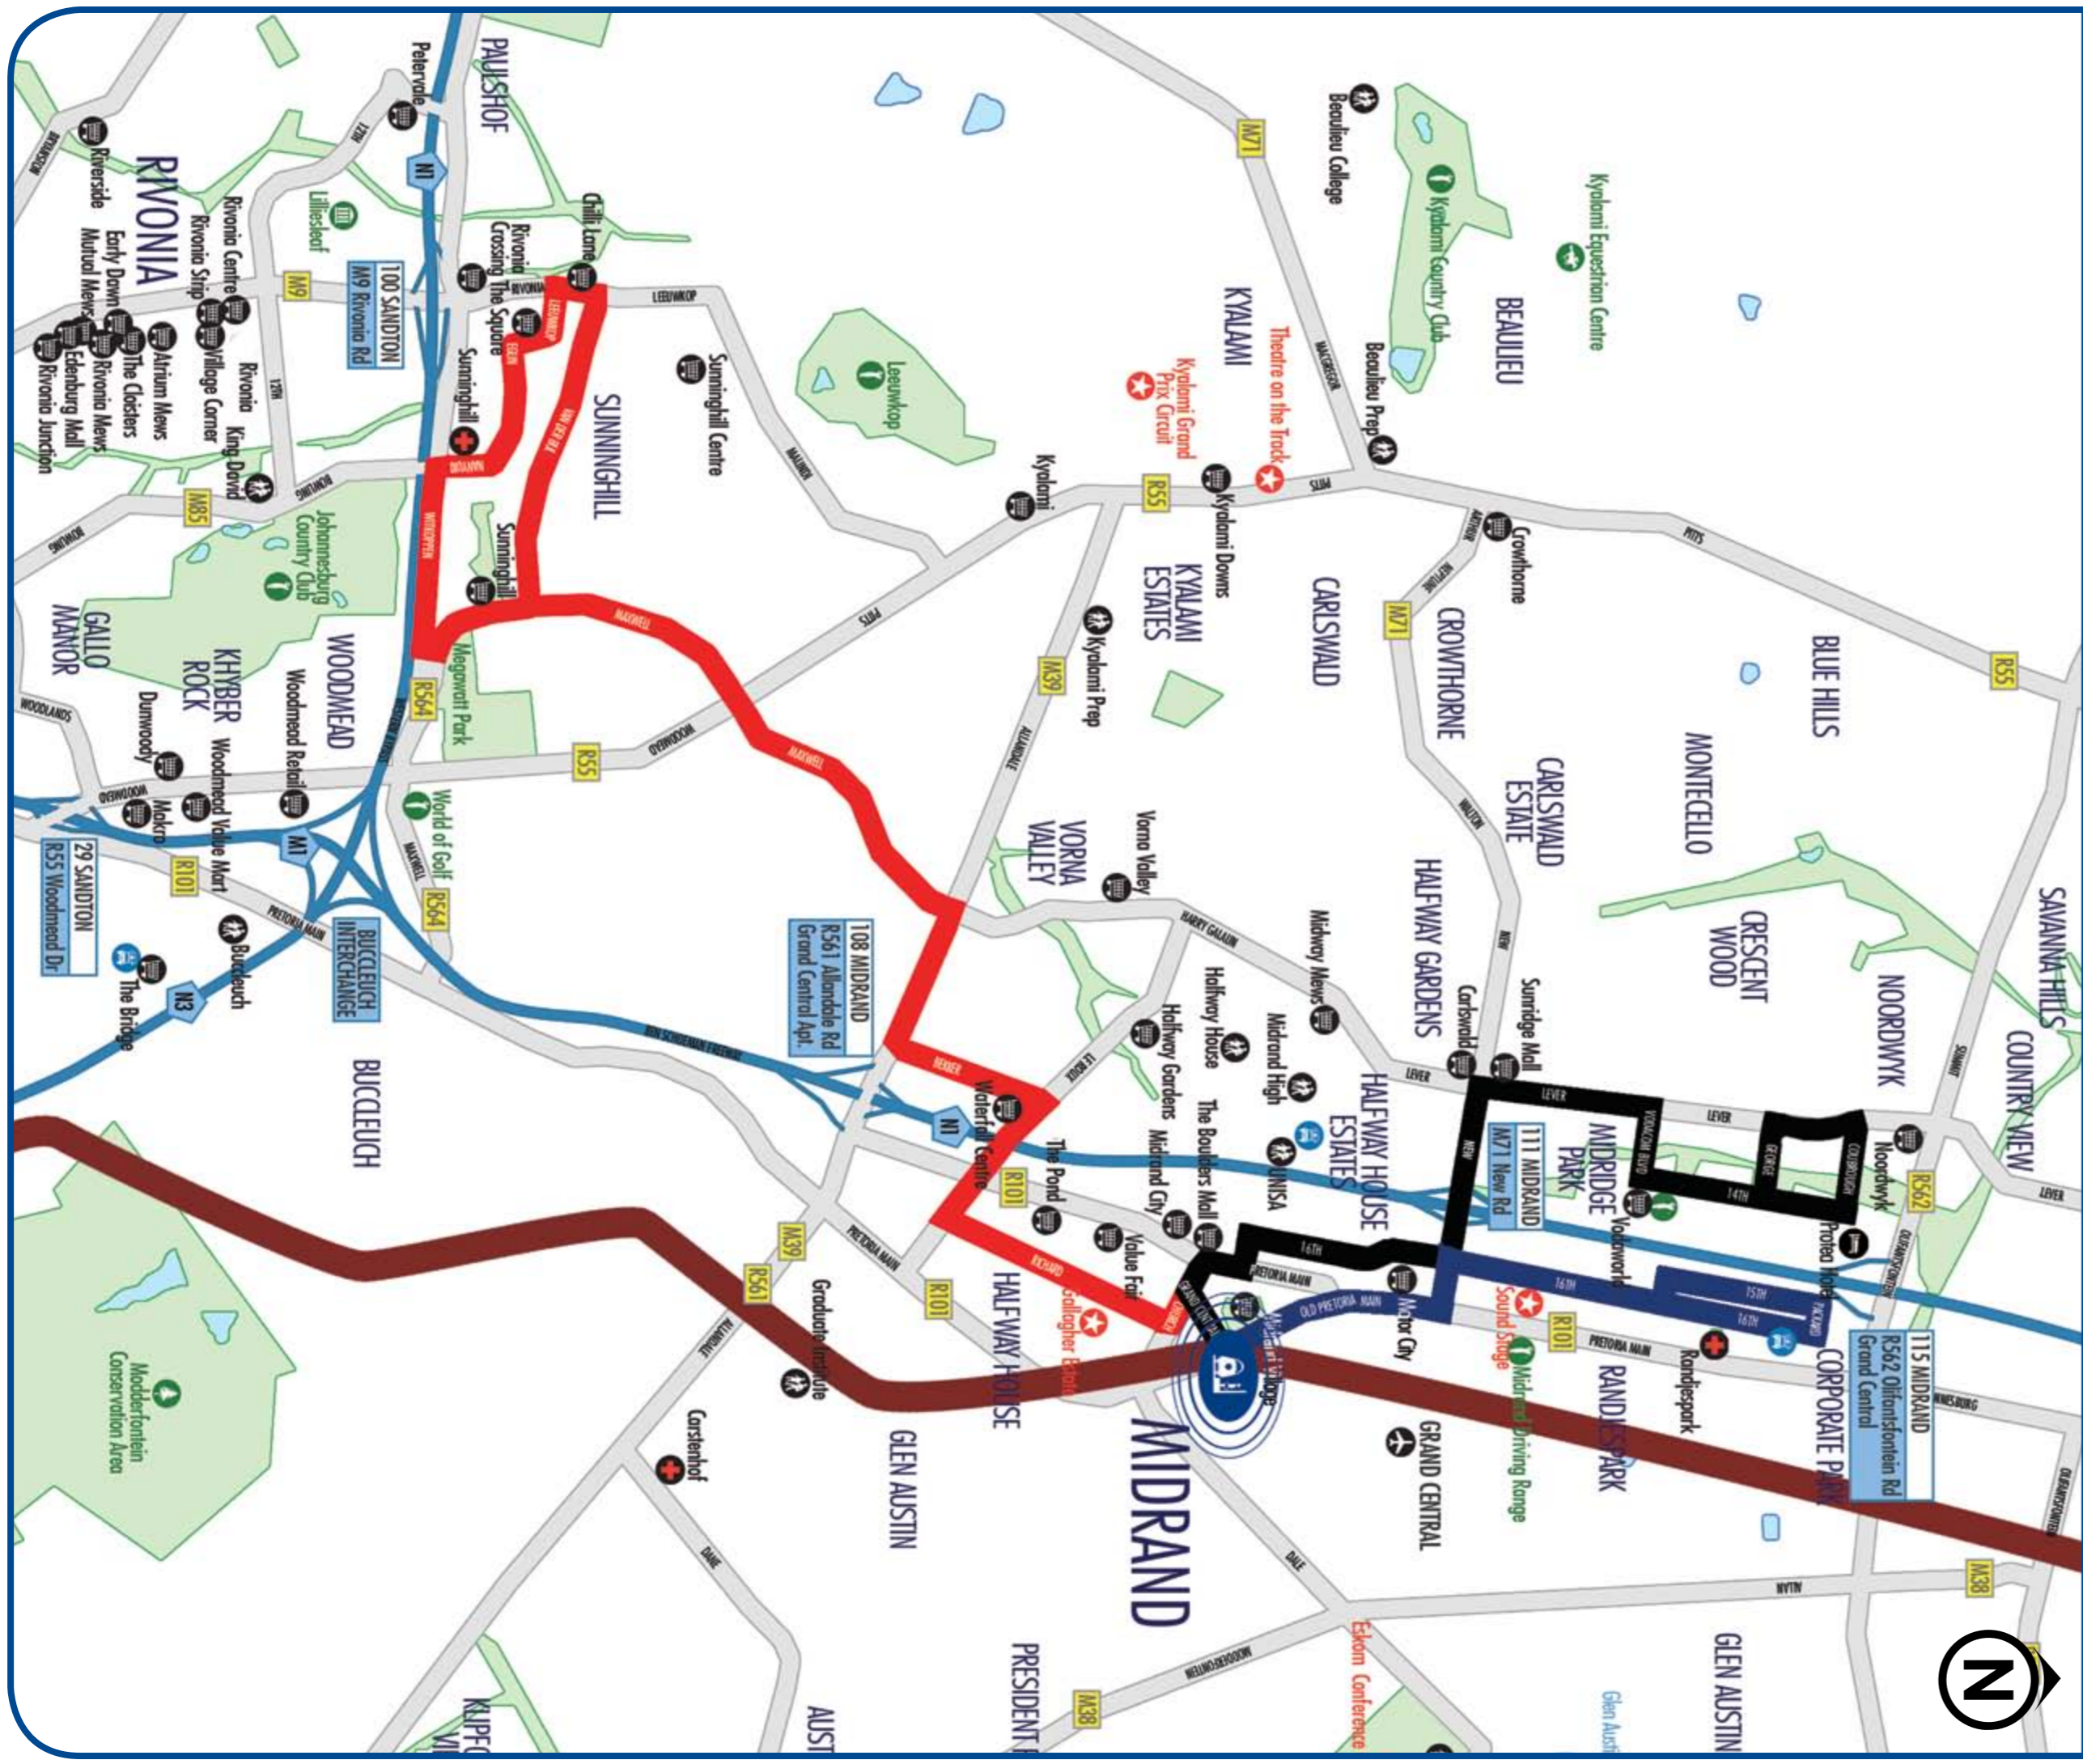

Join

To find out where your bus is
please dial 010 223 1098

Midrand

Gautrain Bus Route Maps

Midrand Locality Map

Attention

Please note that the Bus service makes use of public routes and although we do our utmost to follow the Gautrain timetable very closely, the buses may be delayed by amongst others congestion (especially during peak hours) or road vehicle accidents. Please take further note that the Bus service is at all times subject to the Gautrain disclaimer.

Note

You must have a valid Gautrain Gold Card to board a Bus as cash is not accepted on the buses. One card is required per passenger. You can use this card over and over again.

Every second Bus is equipped for easy wheelchair access.

Bus Fares

Pay-As-You-Go

Rail User Single Fare: R6
(If you use a bus and a train within one hour of one another)

Non-Rail User Single Fare: R20
(If you use a bus but don't use the train within one hour)

Note:

1. You must have at least R20 of "Pay-As-You-Go" value available on your Gautrain Gold Card to enter a bus.
2. These bus fares are applicable to any Gautrain bus trip.

How to use the Bus system

BUS VALIDATOR

TAG IN

- Touch your Gautrain Gold Card to the ticket reader in the bus.
- A beep sound will indicate validation
- A minimum balance of R20 on your Gautrain Gold Card is required to board the bus.

RELAX. ENJOY YOUR BUS RIDE!

All Gautrain buses are air conditioned and every second bus is equipped with ramps for wheelchair access as well as special wheelchair bays. Ask the driver for assistance.

NO TAG OUT

- No tag out is required when leaving the bus.
- Remember to take your goodies with you!

How to identify your Bus stop

Purchase your Gautrain Gold Card from any station vending machine, ticket office or at the following retailers:

- Carlswald Spar: C/O Lever & New Rd, Randjespark, Midrand
- Spar Noordwyk: C/O Lever & Olifantsfontein Rd, Noordwyk, Midrand
- Sunninghill Super Spar: C/O Maxwell Dr & Edison St, Sunninghill, Johannesburg
- Europa Express Melrose: C/O Crescent & High St, Melrose, Johannesburg
- Fax-a-Bite: C/O South Rd & Bowling Rd, Wendywood, Johannesburg
- Rivonia Friendly 7/11: C/O 7th Ave & Rivonia Rd, Sandton, Johannesburg
- Total William Nicol: 149 William Nicol Dr, Sandton, Johannesburg
- Spar Pineslopes: C/O The Straight & Witkoppen Rd, Fourways, Johannesburg
- Spar Centurion: C/O John Vorster & Logan Ave, Highveld, Centurion
- Shell Amberfield Motors: C/O Rooihuiskraal & Reddersburg Rd, Wierda Park North, Centurion
- Super Spar Wierda Park: 402 Theuns van Niekerk St, Wierda Park, Pretoria
- Spar Centurion: C/O John Vorster & Logan Ave, Highveld, Centurion

SERVICE	Business Days		Weekends and Public Holidays
	Peak Periods 05:30 to 08:30 16:00 to 19:00	Off-Peak Periods 08:30 to 16:00 19:00 to 20:30	05:30 to 20:30
TRAINS	Every 12 minutes	Every 20 minutes	Every 30 minutes
BUSES	Every 12 minutes	Every 20 minutes	No service
CAR PARKS	Open from 05:00 to 21:00, seven days a week. Long-term parking also available. No access to parking or removal of vehicles after station closure.